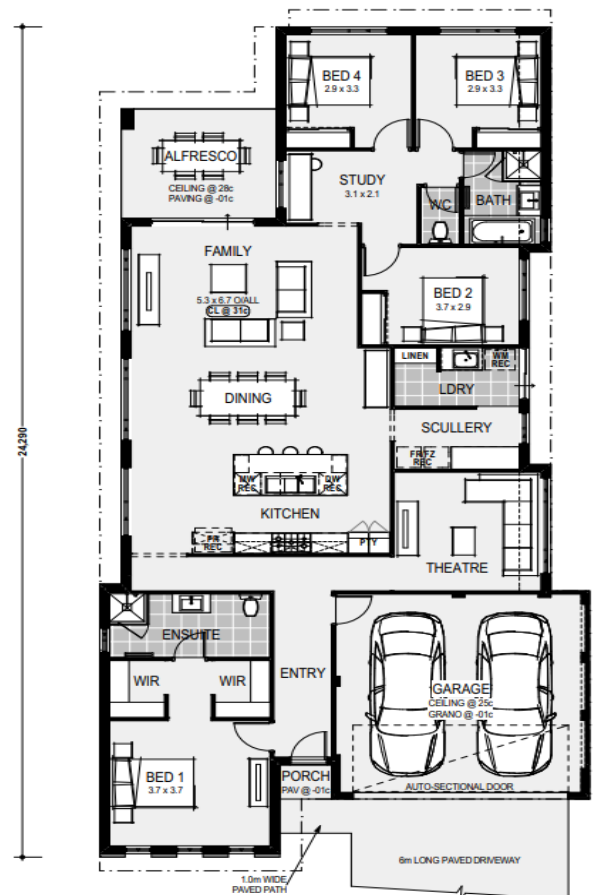

GARDEN PARK GROVE

12.5 x 30m | 375sqm

The Philadelphia | 4 x 2 x 2

from **\$584,000***

- 30k Designer kitchen including 1200mm stone island bench, Lift up overhead cupboards integrated rangehood and much more
- Designer Scullery included
- 31 c high ceilings to living area
- Porcelain floor tiles and loop pile carpets included
- Ford & Doonan Ducted Reverse cycle air conditioning included
- Custom design Service included