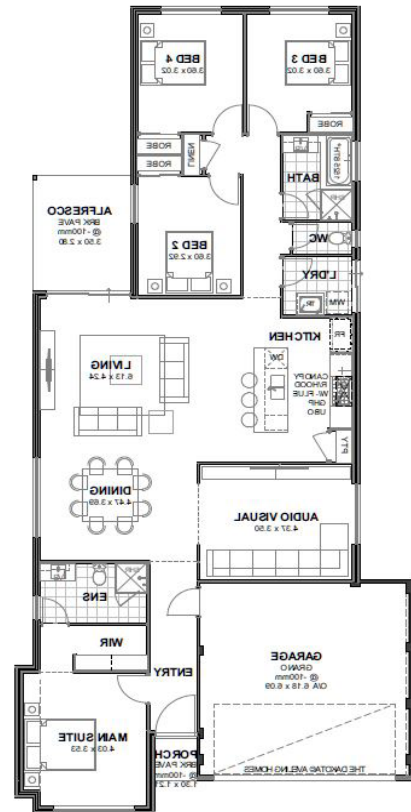

GARDEN PARK GROVE

12.5 x 30m | 375sqm

Dakota | 4 x 2 x 2

from **\$613,000** *

- High Ceilings throughout Entire Home
- Essastone Benchtops throughout Entire Home
- Reverse Cycle Ducted Airconditioning
- 600mm x 600mm Titanium range porcelain floor tiles to Living Areas
- 900mm Westinghouse Appliances
- LED Lighting Package

Mark Martin
0481 575 975

* Photos for illustrative purposes only and may not comply with design guidelines. Prices subject to change without notice.