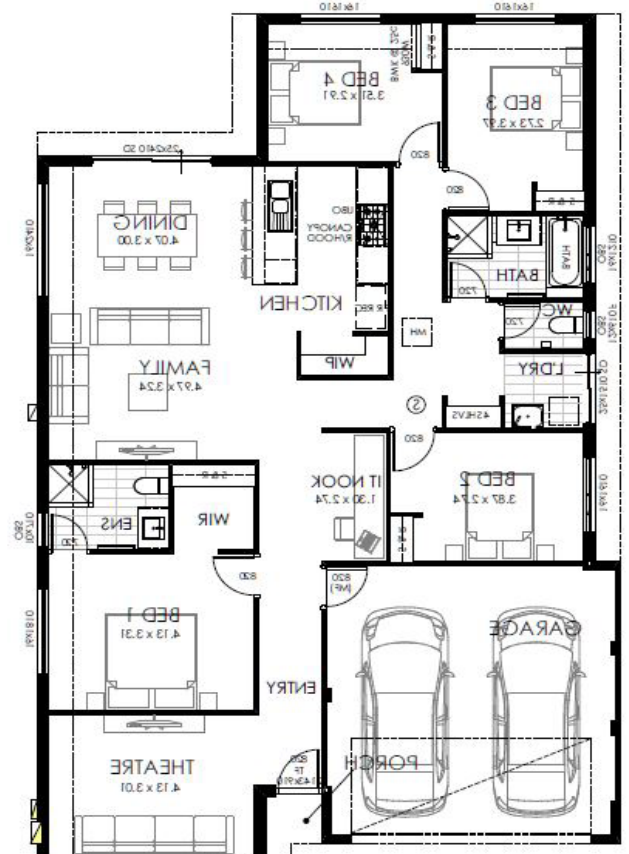

# GARDEN PARK GROVE

15 x 30m | 450sqm

## Felix | 4 x 2 x 2

from **\$615,158** \*

- Theatre
- Master Suite with Walk In Robe
- IT Nook
- Walk In Pantry

**Ro Hogen-Esch**  
0436 105 520

\* Photos for illustrative purposes only and may not comply with design guidelines. Prices subject to change without notice.