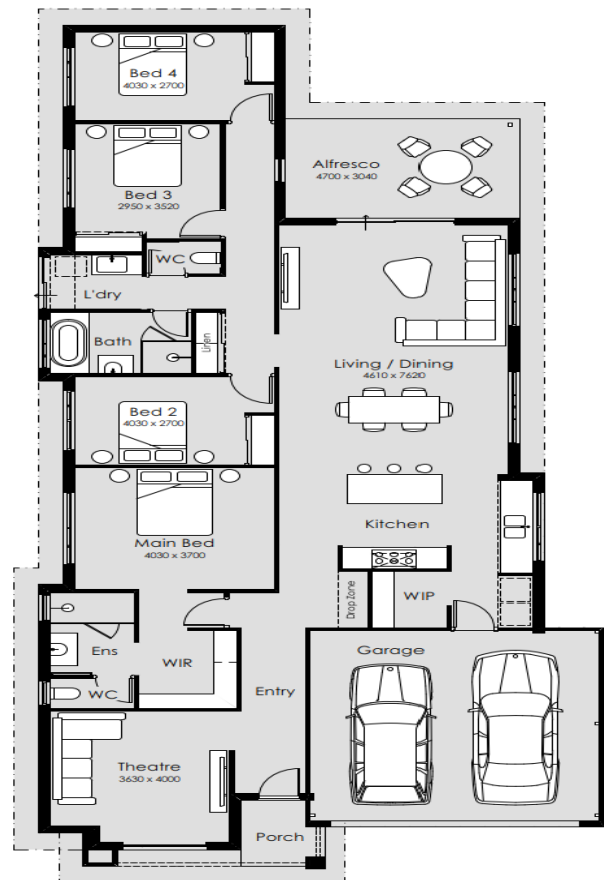

GARDEN PARK GROVE

12.5 x 30m | 375sqm

Nevada | 4 x 2 x 2

from **\$641,340** *

- Reverse cycle air-conditioning included
- LED downlights throughout
- Choice of window blinds throughout
- Carpet to all bedrooms and 600mm x 600mm tiles to living areas
- Premium European AEG appliance package with overhead cupboards and double undermount sink