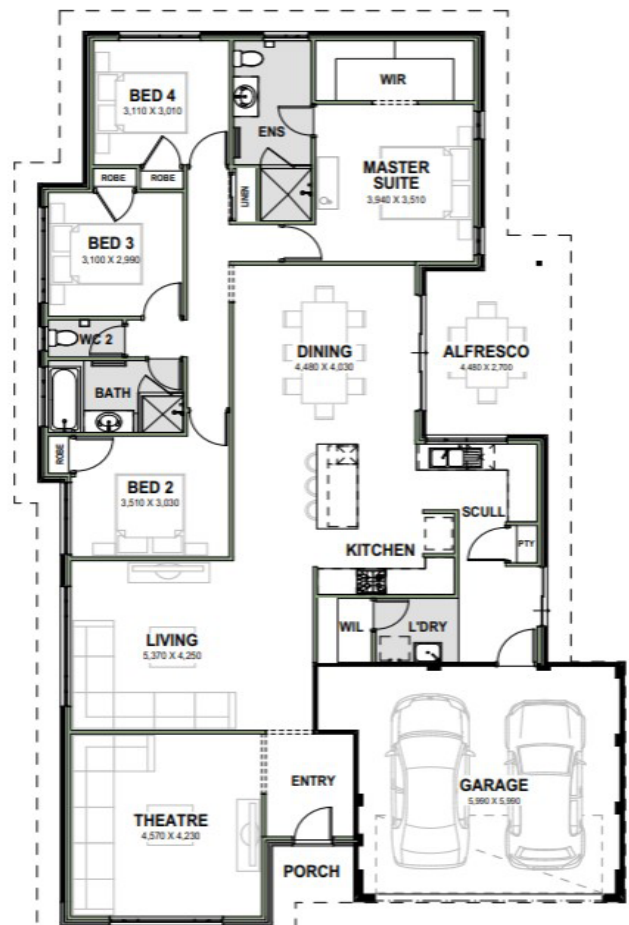

GARDEN PARK GROVE

15 x 30m | 458sqm

Marley | 4 x 2 x 2

from **\$717,778** *

- Internal painting
- High ceilings throughout
- Stone to kitchen benchtops
- Reverse cycle air-conditioning

ENDEAVOUR HOMES

Rae McKenna
0450 282 678

* Photos for illustrative purposes only and may not comply with design guidelines. Prices subject to change without notice.